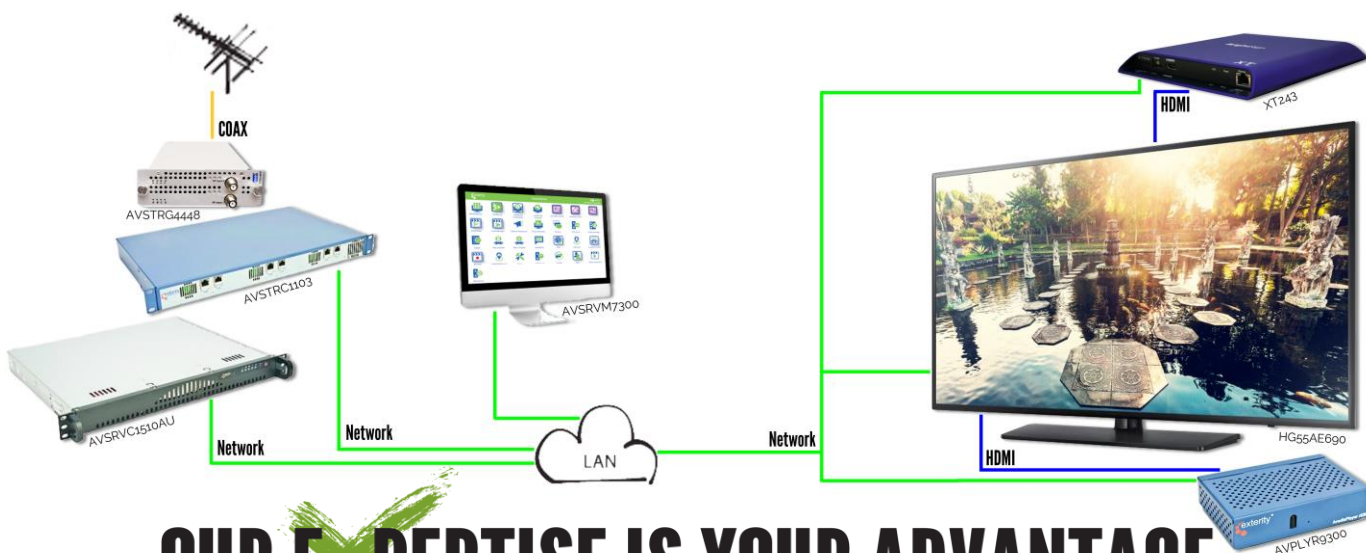

### Our Solution:

Exterity IP video solutions enable the delivery of content to various devices, anywhere in a corporate environment. The multimedia content can be viewed on a range of devices,

Exterity's own R9300 IPTV set-top boxes, Samsung's range of premium hospitality displays and BrightSign's range of digital signage media players to name a few.

Product	Function
<b>Exterity AVSRVC1510</b>	Flexible hardware platform for AvediaServer installations. A single hard disk & compact 1U rack mounted package, make the C1510 ideal for small to medium IPTV environments.
<b>Exterity AVSTRC1103</b>	Three slot chassis comprising of three hot-swap module slots, capable of accepting any Exterity AvediaStream blade.
<b>Exterity AVSTRG4448</b>	Captures live TV & radio from terrestrial sources and streams them across an IP network. With eight inputs in a single blade, the G4448 combines low cost per channel with high reliability.
<b>Exterity AVPLYR9300</b>	IPTV set-top box which delivers advanced network video decoding capabilities across a wide range of resolutions up to 1080p60 for superb image quality.
<b>Exterity AVSRVM7300</b>	IPTV Creator m7300 is the complete IPTV system server. Record and stream content, provide video on demand and middleware and manage devices.
<b>Samsung HG55AE690</b>	Premium hospitality display utilizing Samsung LYNK providing highly efficient and cost-effective content security for hospitality and similar applications.
<b>BrightSign XT243</b>	Most powerful H.265 4K and Full HD video engine provides playback of unicast/multicast UDP and HLS streams.